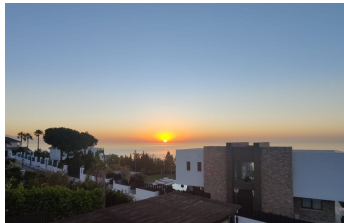

## House in Manilva

Bedrooms **5** Bathrooms **6** Built **734m2** Plot **0m2**

**R4137691** **House** **Manilva** **1.500.000€**

Fantastic house in Manilva on the hillside of La Paloma just five minutes from the exclusive Marina of Sotogrande. This beautiful house has a magnificent entrance with solid wooden doors and then, you are immediately greeted with stunning views of the Mediterranean-sea . It has a has bright and open spaces and a fully fitted open plan kitchen, equipped with the highest quality appliances and with a lot of space, ideal for entertaining. The kitchen leads directly out to the terrace with a barbecue area perfect for summer and winter dining. The second dining area flows seamlessly into the living room, filled with natural light and views all around. This home offers a fantastic atmosphere. There's one bedroom with en suite bath on the top floor. In addition to the sea and coastal views the magnificent salt water pool is at the footfall of a second terrace on the bottom floor where there is also 4 bedrooms. 3 of them with direct access out to the pool area, 2 en suite baths and one shared. The bathrooms are fitted with the highest quality marble and are equally spectacular as the rest of the rooms in the home. There's also a large laundry room and the indoor garage on this level, with fully fitted storage space and another separate space with a gym and a 6th bathroom behind it. The outside entertainment area with a barbecue and sea views can be enjoyed from every angle, and the most spectacular sunsets. Additional features of the property include an outside jacuzzi and a wine cellar. This spectacular property has the finest quality features and leaves nothing to be desired. Offering the perfect balance of modern, warmth and exclusivity.