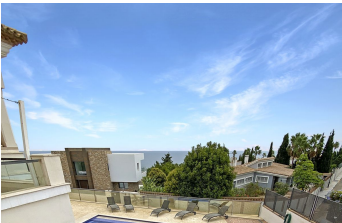

## House in Manilva

Bedrooms **5** Bathrooms **6** Built **734m2** Plot **0m2**

**R4137691** **House** **Manilva** **1.500.000€**

Fantastic house in Manilva on the hillside of La Paloma just five minutes from the exclusive Marina of Sotogrande. This beautiful house has a magnificent entrance with solid wooden doors and then, you are immediately greeted with stunning views of the Mediterranean-sea . It has a has bright and open spaces and a fully fitted open plan kitchen, equipped with the highest quality appliances and with a lot of space, ideal for entertaining. The kitchen leads directly out to the terrace with a barbecue area perfect for summer and winter dining. The second dining area flows seamlessly into the living room, filled with natural light and views all around. This home offers a fantastic atmosphere. There's one bedroom with en suite bath on the top floor. In addition to the sea and coastal views the magnificent salt water pool is at the footfall of a second terrace on the bottom floor where there is also 4 bedrooms. 3 of them with direct access out to the pool area, 2 en suite baths and one shared. The bathrooms are fitted with the highest quality marble and are equally spectacular as the rest of the rooms in the home. There's also a large laundry room and the indoor garage on this level, with fully fitted storage space and another separate space with a gym and a 6th bathroom behind it. The outside entertainment area with a barbecue and sea views can be enjoyed from every angle, and the most spectacular sunsets. Additional features of the property include an outside jacuzzi and a wine cellar. This spectacular property has the finest quality features and leaves nothing to be desired. Offering the perfect balance of modern, warmth and exclusivity.