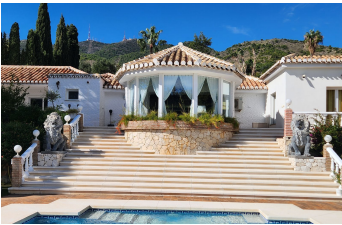

ALL IN

real estates

House in Benalmadena

Bedrooms **8** Bathrooms **9** Built **1400m2** Plot **4500m2**
R4438249 **House** **Benalmadena** **8.000.000€**

One Level Villa by world-famous architect Frank Lloyd Wright *. Ideal as a family home for her, him and the children. The villa offers an incredible quality of life, plus a range of leisure, hobbies and sports all under one roof. Excellent location in a quiet residential area on a plot of 4500 m² in Rancho Domingo, Benalmadena. The property consists of : - a main house on one level (approx 650 sqm) with 4 bedrooms ensuite, guest toilet, kitchen, laundry and indoor pool (salt and heated). - small house for nanny or employees with separate Entrance - 2 guest apartments -Gym -Sound studio -Tenniscourt For Carlovers : - air-conditioned garage for 16 cars for storage of Oldtimer - second Garage for 2 Cars - third Garage for Bikes - outside parking spaces inside the property too easily park another 5 cars Garden with different relaxing areas with fountains, outdoor salt water pool,barbeque, playgrounds About Rancho Domingo : designed by the world famous architect Frank Lloyd Wright and his pupil Robert Mosher over the 1950's, is now included in the National Heritage. (Patrimonial Cultural y Histórico) In the height of Benalmadena is one of the more historic and established gated urbanisations on the Costa del Sol, where residents enjoy total privacy. International Schools, Hospital, Golfcourses International schools, golf courses, shopping, hospital and the international airport are all within a few minutes' drive.