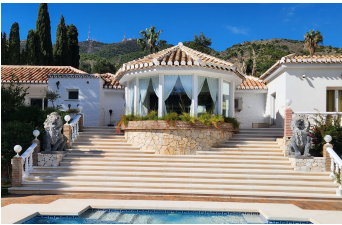

ALL IN

real estates

House in Benalmadena

Bedrooms **8** Bathrooms **9** Built **1400m2** Plot **4500m2**
R4438249 **House** **Benalmadena** **9.000.000€**

One Level Villa by world-famous architect Frank Lloyd Wright *. Ideal as a family home for her, him and the children. The villa offers an incredible quality of life, plus a range of leisure, hobbies and sports all under one roof. Excellent location in a quiet residential area on a plot of 4500 m² in Rancho Domingo, Benalmadena. The property consists of : - a main house on one level (approx 650 sqm) with 4 bedrooms ensuite, guest toilet, kitchen, laundry and indoor pool (salt and heated). - small house for nanny or employees with separate Entrance - 2 guest apartments -Gym -Sound studio -Tenniscourt For Carlovers : - air-conditioned garage for 16 cars for storage of Oldtimer - second Garage for 2 Cars - third Garage for Bikes - outside parking spaces inside the property too easily park another 5 cars Garden with different relaxing areas with fountains, outdoor salt water pool,barbeque, playgrounds About Rancho Domingo : designed by the world famous architect Frank Lloyd Wright and his pupil Robert Mosher over the 1950's, is now included in the National Heritage. (Patrimonial Cultural y Histórico) In the height of Benalmadena is one of the more historic and established gated urbanisations on the Costa del Sol, where residents enjoy total privacy. International Schools, Hospital, Golfcourses International schools, golf courses, shopping, hospital and the international airport are all within a few minutes' drive.