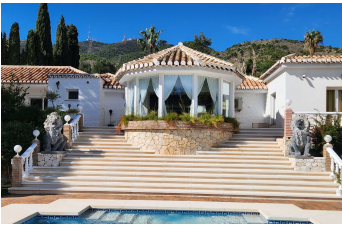

ALL IN

real estates

House in Benalmadena

Bedrooms **8** Bathrooms **9** Built **1400m2** Plot **4500m2**
R4438249 **House** **Benalmadena** **8.000.000€**

One Level Villa by world-famous architect Frank Lloyd Wright *. Ideal as a family home for her, him and the children. The villa offers an incredible quality of life, plus a range of leisure, hobbies and sports all under one roof. Excellent location in a quiet residential area on a plot of 4500 m² in Rancho Domingo, Benalmadena. The property consists of : - a main house on one level (approx 650 sqm) with 4 bedrooms ensuite, guest toilet, kitchen, laundry and indoor pool (salt and heated). - small house for nanny or employees with separate Entrance - 2 guest apartments -Gym -Sound studio -Tennis court For Car lovers : - air-conditioned garage for 16 cars for storage of Oldtimer - second Garage for 2 Cars - third Garage for Bikes - outside parking spaces inside the property too easily park another 5 cars Garden with different relaxing areas with fountains, outdoor salt water pool, barbeque, playgrounds About Rancho Domingo : designed by the world famous architect Frank Lloyd Wright and his pupil Robert Mosher over the 1950's, is now included in the National Heritage. (Patrimonial Cultural y Histórico) In the height of Benalmadena is one of the more historic and established gated urbanisations on the Costa del Sol, where residents enjoy total privacy. International Schools, Hospital, Golf courses International schools, golf courses, shopping, hospital and the international airport are all within a few minutes' drive.