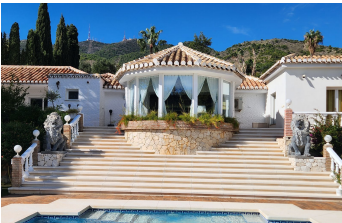

ALL IN

real estates

House in Benalmadena

Bedrooms **8** Bathrooms **9** Built **1400m2** Plot **4500m2**
R4438249 **House** **Benalmadena** **9.750.000€**

One Level Villa by world-famous architect Frank Lloyd Wright *. Ideal as a family home for her, him and the children. The villa offers an incredible quality of life, plus a range of leisure, hobbies and sports all under one roof. Excellent location in a quiet residential area on a plot of 4500 m² in Rancho Domingo, Benalmadena. The property consists of : - a main house on one level (approx 650 sqm) with 4 bedrooms ensuite, guest toilet, kitchen, laundry and indoor pool (salt and heated). - small house for nanny or employees with separate Entrance - 2 guest apartments -Gym -Sound studio -Tenniscourt For Carlovers : - air-conditioned garage for 16 cars for storage of Oldtimer - second Garage for 2 Cars - third Garage for Bikes - outside parking spaces inside the property too easily park another 5 cars Garden with different relaxing areas with fountains, outdoor salt water pool,barbeque, playgrounds About Rancho Domingo : designed by the world famous architect Frank Lloyd Wright and his pupil Robert Mosher over the 1950's, is now included in the National Heritage. (Patrimonial Cultural y Histórico) In the height of Benalmadena is one of the more historic and established gated urbanisations on the Costa del Sol, where residents enjoy total privacy. International Schools, Hospital, Golfcourses International schools, golf courses, shopping, hospital and the international airport are all within a few minutes' drive.