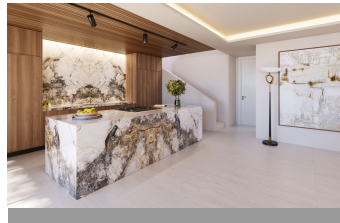

ALL IN

real estates

Top Floor Apartment in Marbella

Bedrooms **4** Bathrooms **5** Built **300m2** Terrace **82m2**

R4442179 **Top Floor Apartment** **Marbella** **5.095.000€**

New Development: Prices from €5,095,000 to €5,095,000. [Bedrooms: 4] [Bathrooms: 5] [Built size: 300m2 - 307m2]. This complex represents contemporary luxury living in the sought-after locale of Marbella, with a dedicated focus on prime location, avant-garde architecture, uncompromised security, absolute privacy, optimal health, and committed sustainability. Nestled within this prestigious enclave are 28 cutting-edge apartments and penthouses, each boasting 3 to 4 bedrooms, all complemented by en-suite bathrooms. These residences are meticulously arranged across four architecturally unique blocks – Water, Stone, Wood, and Sand – to enhance privacy amongst residents. These luxury residences in Marbella offer a myriad of versatile living options tailored to sophisticated tastes. Ground-floor apartments unfold with private gardens and extensive terraces, first-floor living spaces captivate with fabulous terraces, corner penthouses provide exclusive first-floor vistas, and central penthouses offer commanding views of both sea and mountains. Each residence is generously proportioned, featuring expansive terraces and solariums equipped with private pools, setting a new standard in luxury living. Prioritizing the safety and peace of mind of its residents, this development stands as a secure haven within a gated community, reinforced by 24-hour surveillance, thereby establishing a benchmark in high-level security. Elevate your living experience, where every detail is a reflection of luxury, comfort, and sustainable living, set against the picturesque backdrop of Marbella. Discover the epitome of luxurious living in a