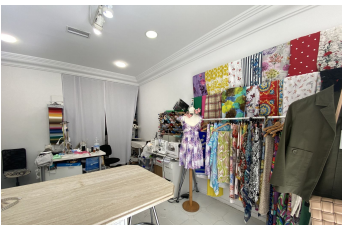

ALL IN

real estates

Commercial in Nueva Andalucía

Bedrooms **0** Bathrooms **0** Built **32m2** Terrace **0m2**

R4200595 **Commercial** **Nueva Andalucía** **259.000€**

This commercial unit is south facing and on the ground floor. Located in the popular commercial center of Centro Plaza, just next to the bullring in Nueva Andalucía. Comprising of 32m2, currently with 2 shop front windows and a main door opening into the exterior area of the commercial center. This property is located in a busy area with year round foot traffic. Currently being used as a shop. Easy access to the large underground car park and surrounded by shops, restaurants, bars and a well-known supermarket. Set in Nueva Andalucía, walking distance to Puerto Banus Marina and to all amenities and services. This commercial center holds a weekly Saturday market year round, which brings lots of clients and tourism. Golf courses and hotels also located nearby.