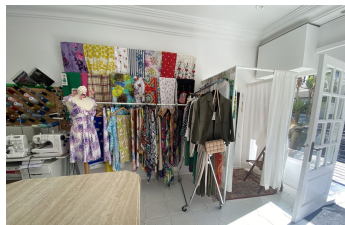

ALL IN

real estates

Commercial in Nueva Andalucía

Bedrooms **0** Bathrooms **0** Built **32m2** Terrace **0m2**

R4200595 **Commercial** **Nueva Andalucía** **259.000€**

This commercial unit is south facing and on the ground floor. Located in the popular commercial center of Centro Plaza, just next to the bullring in Nueva Andalucía. Comprising of 32m2, currently with 2 shop front windows and a main door opening into the exterior area of the commercial center. This property is located in a busy area with year round foot traffic. Currently being used as a shop. Easy access to the large underground car park and surrounded by shops, restaurants, bars and a well-known supermarket. Set in Nueva Andalucía, walking distance to Puerto Banus Marina and to all amenities and services. This commercial center holds a weekly Saturday market year round, which brings lots of clients and tourism. Golf courses and hotels also located nearby.