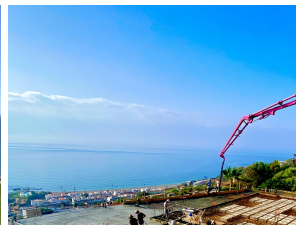

ALL IN

real estates

House in Manilva

Bedrooms **5**

Bathrooms **5**

Built **480m2**

Plot **1400m2**

R4423783

House

Manilva

2.850.000€

New Development: Prices from €2,850,000 to €2,850,000. [Bedrooms: 5] [Bathrooms: 5] [Built size: 1880m2]. Elevated Location, overlooking Beach. With Spectacular, uninterrupted sea views. Quality Build, Bespoke carpentry. Constructor: Diamond Construction

Bar
Double Glazing
Jacuzzi
Storage Room

Bar
Games Room
Lift

Basement
Gym
Sauna