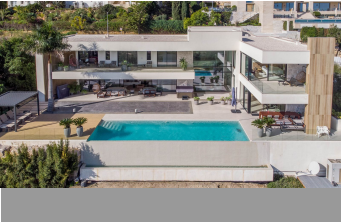

ALL IN

real estates

House in Benahavís

Bedrooms **5**

Bathrooms **6**

Built **616m2**

Plot **1427m2**

R4420201

House

Benahavís

6.250.000€

Stunning contemporary villa with panoramic mountain, golf and sea views in La Alqueria, Benahavis This exclusive masterpiece, a designer villa by Carlos Lamas, houses a total of 5 bedrooms and 6 bathrooms, all of which have been completely designed with high-quality materials and equipped with the latest technologies. The impressive villa is located close to several golf courses, tennis & paddle courts, supermarkets, shops, restaurants, schools and the best beaches and beach clubs in the area. A short drive will bring you to Marbella, Puerto Banús, Benahavís, San Pedro de Alcántara and Estepona. The house consists of three floors, accessible via elevator or floating stairs, and has a beautiful, spacious double-height entrance hall. Large sliding windows integrated into the wall easily connect indoor and outdoor living. You can enjoy incredible panoramic sea views from almost anywhere in the villa. The spectacular basement is fully equipped, featuring a games area, walk-in bodega, bar, lounge area, spa, gym, utility room and proper cinema room. The property also has spacious covered and uncovered terraces with panoramic sea, mountain and golf views, an amazing infinity pool, jacuzzi, outdoor kitchen and barbecue. The main terrace has been totally transformed with new tiles and led lights that can be changed to any color.