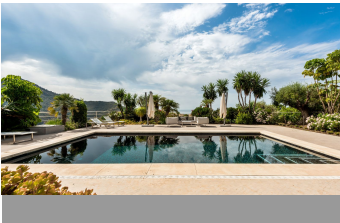

ALL IN

real estates

House in Benahavís

Bedrooms **5**

Bathrooms **6**

Built **385m2**

Plot **2023m2**

R4384786

House

Benahavís

2.200.000€

Villa La Vista is situated at the very top of Monte Mayor, one of the most elevated and sought after plots, boasting truly spectacular panoramic views to the Mediterranean. Monte Mayor totals 4.000.000m2 of land with a low-density development concept as 58% will remain green zone. The secure resort is situated in the township of Benahavís and is surrounded by a pristine Andalusian landscape of rolling hills and mountains, yet a close distance to the Mediterranean coastline. The villa is built over two floors and combines a modern architecture with natural materials offering a contemporary look which integrates well with its natural surroundings. A spacious driveway detailed with gorgeous natural stones leads to the main entrance with another natural stone detail. The driveway offers plenty of parking space and access to the double car garage as well. Upon entry, there's an immediate wow-effect as you take in the stunning vistas and natural light coming in via the large windows. Via the upstairs landing, you can access one suite with private terrace, a office and the master bedroom with en-suite bathroom, walk-in wardrobe and private terrace. A feature staircase leads down to the garden level floor with a spacious living room with fireplace and open-plan kitchen. Large sliding windows offer views and access to the inviting pool and garden area. On this floor we have a further suite as well as two bedrooms and two bathrooms, all bedrooms have access to the outside terraces. Also on this floor we have a cinema room, laundry room and the installation room. The pool area offers superb privacy as well as