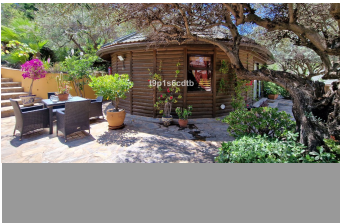

ALL IN

real estates

House in Monda

Bedrooms **5** Bathrooms **4** Built **488m2** Plot **6650m2**
R4364890 **House** **Monda** **1.390.000€**

This unique residence is located in the hills of Monda, with stunning panoramic views of the mountains towards the Sierra Nevada, Malaga Bay and Monda village. The property consists of two main houses: A main 3 bedroom one (from which 1 is now used as study) and 2 bathrooms, and another 2 bedroom house with additional bathroom. Both units are constructed to an exceptionally high building standard, produced in South Africa from so-called "Iron Tree" - extremely hard and resistant to insects and mold. Houses were produced and prepared for transport by sea to Spain and then assembled on the plot, in Monda. It also counts on a separate pool casita with Hamam (Turkish bath), bathroom and living room; and 50m2 garage for 2 cars build in an Andalusian bricks' style; car shelter for 4 cars just near electric remote driven gates. An extra concrete build storage also can be found nearby. Lovely swimming pool heated also for wintertime use, dining area and BBQ to enjoy "al fresco" meals, playground for kids, house and beautiful landscaped gardens, also with own orchard area. A Double Wrought iron gates give access the Lodge with the drive curving towards the main house and separate guest house. While all the property is gated and has security & camera system, controlling the entire perimeter. The ideal venue to joy with of peace and nature, in a unique, elegant and charming property, placed in an ideal location: 20 minutes' drive from Marbella and 40 from Malaga International Airport. A perfect poperty to forget about the rest of the world, while being close to all amenities at the Costa