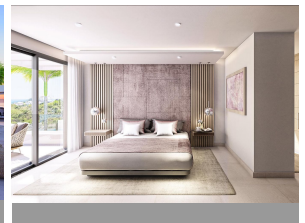

ALL IN

real estates

House in Estepona

Bedrooms 4

Bathrooms 4

Built 701m²

Plot 1173m²

R3184783

House

Estepona

2.950.000€

The Heights of La Resina Golf is "Taking Luxury Living to New Heights". Relaxation starts from the moment you arrive home. Formed from the core elements of wood, glass and trees, your very own light and spacious zen garden welcomes you to your own tranquil haven. The breathtaking natural environment comes together with the elegance of contemporary architecture and décor, achieving the perfect balance between design, comfort and respect for nature and its surroundings. The Heights offers light airy interiors throughout all their homes. Each villa has been designed to flow seamlessly throughout their open plan living space, with floor to ceiling windows to blend the outside living spaces into your interior. Natural light will flood every corner of your home with the creative use of glass walls and room dividers. Every unique detail has been designed to make your home a piece of art. Design of every villa has been meticulously planned to provide the comfort required of today's modern living, the entertainment demanded of a leisure home on the Costa del Sol and the reliability and quality expected in the luxury property segment. We have combined all of those elements to include, as an example, intelligent glass in the bathroom interior window and mood lighting. We know the importance of keeping your home and family secure. At The Heights you can be assured that your villa is safe from the moment you enter your private estate. With 24-hour security based at the entrance of La Resina, peace of mind is only a few moments from your door. Inside, your dream home is controlled with domotics