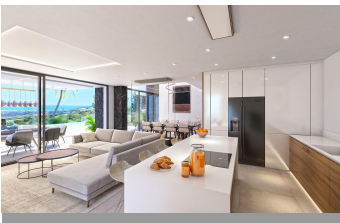

ALL IN

real estates

House in Estepona

Bedrooms 4

Bathrooms 4

Built 701m²

Plot 1173m²

R3184783

House

Estepona

2.950.000€

The Heights of La Resina Golf is "Taking Luxury Living to New Heights". Relaxation starts from the moment you arrive home. Formed from the core elements of wood, glass and trees, your very own light and spacious zen garden welcomes you to your own tranquil haven. The breathtaking natural environment comes together with the elegance of contemporary architecture and décor, achieving the perfect balance between design, comfort and respect for nature and its surroundings. The Heights offers light airy interiors throughout all their homes. Each villa has been designed to flow seamlessly throughout their open plan living space, with floor to ceiling windows to blend the outside living spaces into your interior. Natural light will flood every corner of your home with the creative use of glass walls and room dividers. Every unique detail has been designed to make your home a piece of art. Design of every villa has been meticulously planned to provide the comfort required of today's modern living, the entertainment demanded of a leisure home on the Costa del Sol and the reliability and quality expected in the luxury property segment. We have combined all of those elements to include, as an example, intelligent glass in the bathroom interior window and mood lighting. We know the importance of keeping your home and family secure. At The Heights you can be assured that your villa is safe from the moment you enter your private estate. With 24-hour security based at the entrance of La Resina, peace of mind is only a few moments from your door. Inside, your dream home is controlled with domotics