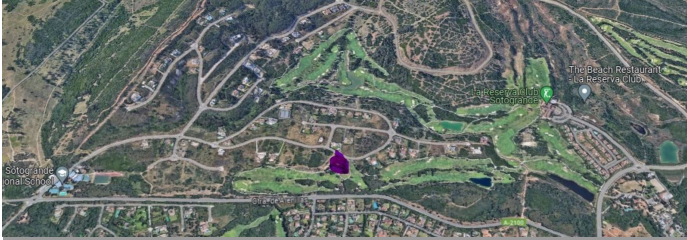

## Residential Plot in Sotogrande Alto

Bedrooms	<b>0</b>	Bathrooms	<b>0</b>	Built	<b>0m2</b>	Plot	<b>2748m2</b>
<b>R4367251</b>		<b>Residential Plot</b>		<b>Sotogrande Alto</b>		<b>750.000€</b>	

A residential plot for a single dwelling on Calle Lentisco within the La Reserva golf resort. This frontline golf plot has a total of 2,748m2 with a buildability of 25%.