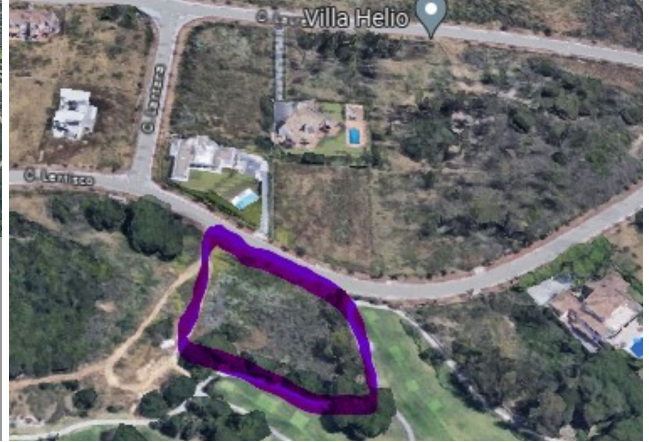

## Residential Plot in Sotogrande Alto

Bedrooms	<b>0</b>	Bathrooms	<b>0</b>	Built	<b>0m2</b>	Plot	<b>2748m2</b>
<b>R4367251</b>		<b>Residential Plot</b>		<b>Sotogrande Alto</b>		<b>750.000€</b>	

A residential plot for a single dwelling on Calle Lentisco within the La Reserva golf resort. This frontline golf plot has a total of 2,748m2 with a buildability of 25%.