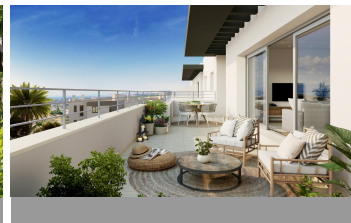

ALL IN

real estates

Ground Floor Apartment in Estepona

Bedrooms **2** Bathrooms **2** Built **69m2** Terrace **24m2**

R3461473

**Ground Floor
Apartment**

Estepona

330.000€

New Development: Prices from €330,000 to €518,000. [Bedrooms: 2 - 4] [Bathrooms: 2][Built size: 69m2 - 118m2]. This development stands in the Malagueño municipality of Estepona and in the heart of the Costa del Sol, a complete resort nestled in an incomparable natural environment where the sea, the mountain, the golf and all the services of Estepona will be your new neighbors. An excellent communication with the Mediterranean highway, it connects to 10 minutes of Marbella and only 45 minutes of Malaga airport. The immediate surroundings offer a multitude of services that include marina, golf, centers educational, health, leisure, excellent beaches and the best gastronomic on the Costa del Sol. This development has been designed by Alberro Arquitectos, which has reflected in the complex the elegance, modernity and functionality of a contemporary design at your fingertips. The houses have the best qualities and finishes, as well as an excellent energy saving system. Exclusive urbanization closed of 115 spacious housing and penthouse of 1, 2, 3 and 4 bedrooms with garage, storage room, generous terraces and private gardens on ground floor in an unparalleled natural environment and spectacular views of the sea and mountain. The houses have been studied in detail for your maximum enjoyment. An "open spaces" concept where where functionality and its wonderful orientation to the south, make light the main protagonist. The project integrates excellent common areas composed of two swimming