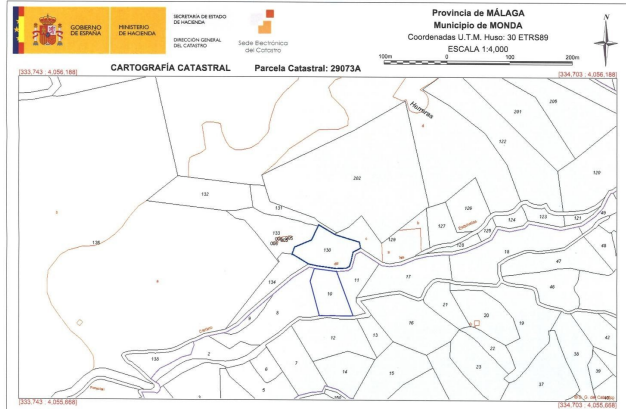

ALL IN

real estates

Plot in Monda

Bedrooms **0** Bathrooms **0** Built **0m²** Plot **6000m²**

R3616397 **Plot** **Monda** **60.000€**

2942-V For sale rustic plot of 6.000m² with fruit trees (almond trees, olive trees and fig tree), with a project to build a warehouse of 50m², water and electricity can be connected near the plot and it's located in the Esquivelas area and also near the village. Properties and services of our agency: At our agency we have many properties like this plot, adapting our researches to the needs of each of our clients. A wide catalog of properties for sale, for rent, with different capacity and located in exclusive surroundings. We also offer legal advice services, exclusive real estate offers and procedures for all types of documents, search for bespoke properties in the Costa del Sol, throughout our purchase-sale process of our properties.