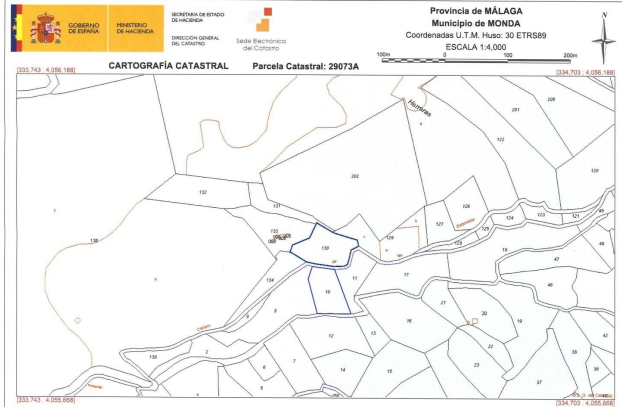

ALL IN real estates

Plot in Monda

Bedrooms **0** Bathrooms **0** Built **0m²** Plot **6000m²**
R3616397 **Plot** **Monda** **60.000€**

2942-V For sale rustic plot of 6.000m² with fruit trees (almond trees, olive trees and fig tree), with a project to build a warehouse of 50m², water and electricity can be connected near the plot and it's located in the Esquivelas area and also near the village. Properties and services of our agency: At our agency we have many properties like this plot, adapting our researches to the needs of each of our clients. A wide catalog of properties for sale, for rent, with different capacity and located in exclusive surroundings. We also offer legal advice services, exclusive real estate offers and procedures for all types of documents, search for bespoke properties in the Costa del Sol, throughout our purchase-sale process of our properties.