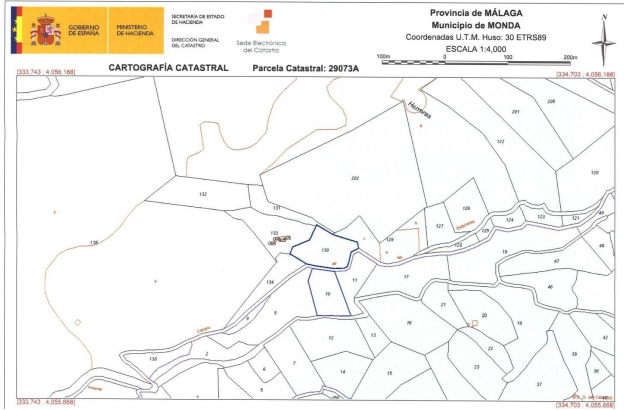

ALL IN

real estates

Plot in Monda

Bedrooms **0** Bathrooms **0** Built **0m2** Plot **6000m2**

R3616397 **Plot** **Monda** **60.000€**

2942-V For sale rustic plot of 6.000m2 with fruit trees (almond trees, olive trees and fig tree), with a project to build a warehouse of 50m2, water and electricity can be connected near the plot and it's located in the Esquivelas area and also near the village. Properties and services of our agency: At our agency we have many properties like this plot, adapting our researches to the needs of each of our clients. A wide catalog of properties for sale, for rent, with different capacity and located in exclusive surroundings. We also offer legal advice services, exclusive real estate offers and procedures for all types of documents, search for bespoke properties in the Costa del Sol, throughout our purchase-sale process of our properties.