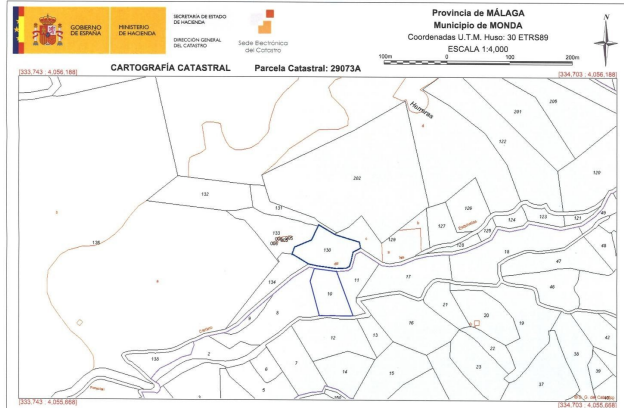

ALL IN real estates

Plot in Monda

Bedrooms **0** Bathrooms **0** Built **0m²** Plot **6000m²**

R3616397 **Plot** **Monda** **60.000€**

2942-V For sale rustic plot of 6.000m² with fruit trees (almond trees, olive trees and fig tree), with a project to build a warehouse of 50m², water and electricity can be connected near the plot and it's located in the Esquivelas area and also near the village. Properties and services of our agency: At our agency we have many properties like this plot, adapting our researches to the needs of each of our clients. A wide catalog of properties for sale, for rent, with different capacity and located in exclusive surroundings. We also offer legal advice services, exclusive real estate offers and procedures for all types of documents, search for bespoke properties in the Costa del Sol, throughout our purchase-sale process of our properties.