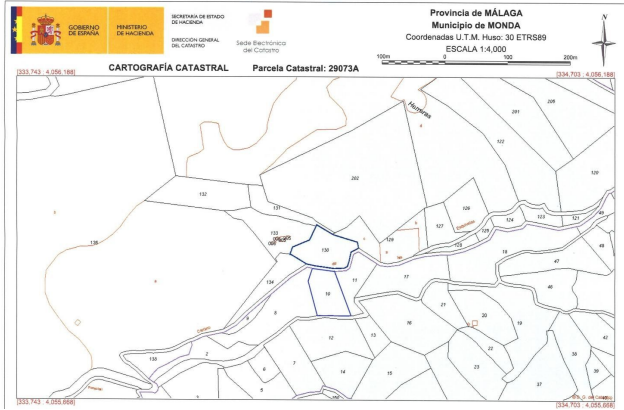

ALL IN

real estates

Plot in Monda

Bedrooms **0** Bathrooms **0** Built **0m²** Plot **6000m²**

R3616397 **Plot** **Monda** **60.000€**

2942-V For sale rustic plot of 6.000m² with fruit trees (almond trees, olive trees and fig tree), with a project to build a warehouse of 50m², water and electricity can be connected near the plot and it's located in the Esquívelas area and also near the village. Properties and services of our agency: At our agency we have many properties like this plot, adapting our researches to the needs of each of our clients. A wide catalog of properties for sale, for rent, with different capacity and located in exclusive surroundings. We also offer legal advice services, exclusive real estate offers and procedures for all types of documents, search for bespoke properties in the Costa del Sol, throughout our purchase-sale process of our properties.