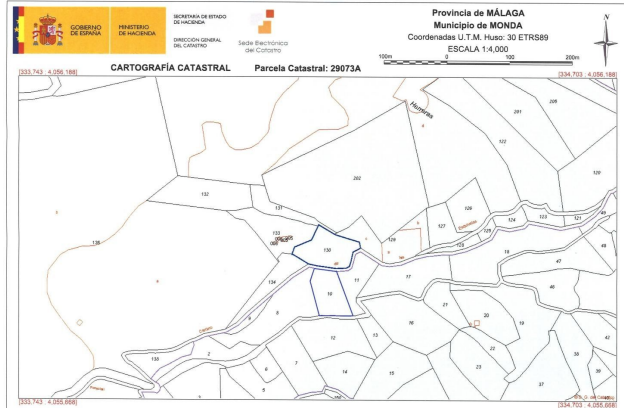

ALL IN

real estates

Plot in Monda

Bedrooms **0** Bathrooms **0** Built **0m²** Plot **6000m²**

R3616397 **Plot** **Monda** **60.000€**

2942-V For sale rustic plot of 6.000m² with fruit trees (almond trees, olive trees and fig tree), with a project to build a warehouse of 50m², water and electricity can be connected near the plot and it's located in the Esquivelas area and also near the village. Properties and services of our agency: At our agency we have many properties like this plot, adapting our researches to the needs of each of our clients. A wide catalog of properties for sale, for rent, with different capacity and located in exclusive surroundings. We also offer legal advice services, exclusive real estate offers and procedures for all types of documents, search for bespoke properties in the Costa del Sol, throughout our purchase-sale process of our properties.