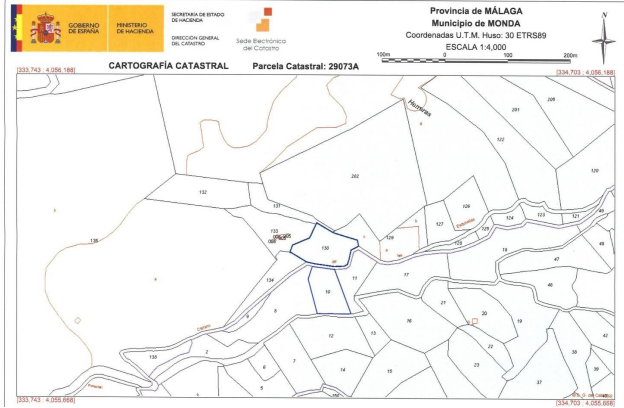

ALL IN real estates

Plot in Monda

Bedrooms **0** Bathrooms **0** Built **0m²** Plot **6000m²**

R3616397 **Plot** **Monda** **60.000€**

2942-V For sale rustic plot of 6.000m² with fruit trees (almond trees, olive trees and fig tree), with a project to build a warehouse of 50m², water and electricity can be connected near the plot and it's located in the Esquívelas area and also near the village. Properties and services of our agency: At our agency we have many properties like this plot, adapting our researches to the needs of each of our clients. A wide catalog of properties for sale, for rent, with different capacity and located in exclusive surroundings. We also offer legal advice services, exclusive real estate offers and procedures for all types of documents, search for bespoke properties in the Costa del Sol, throughout our purchase-sale process of our properties.