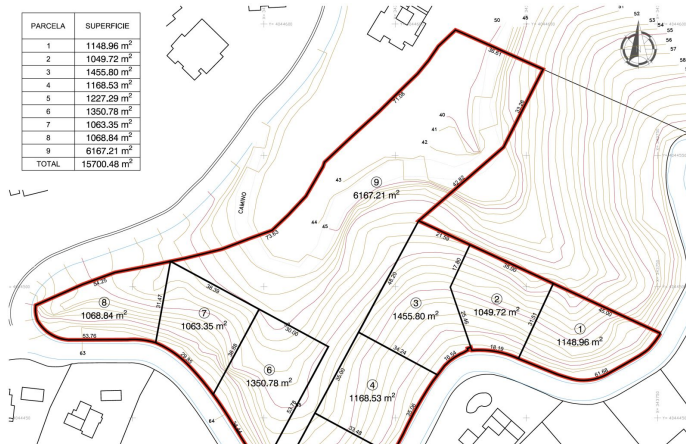

## Residential Plot in La Mairena

Bedrooms **0**

Bathrooms **0**

Built **3454m2**

Plot **15700m2**

**R3168088**

**Residential Plot**

**La Mairena**

**2.355.000€**

Plot to build 8 villas and townhouses in La Mairena. Residential Plot, La Mairena, Costa del Sol. Garden/Plot 15700 m<sup>2</sup>. Setting : Suburban, Country, Village, Mountain Pueblo, Close To Golf, Close To Sea, Close To Schools, Close To Forest, Urbanisation. Orientation : North, North East, East, South West, West, North West. Views : Mountain, Country, Panoramic, Garden, Courtyard, Forest. Category : Investment, Off Plan, With Planning Permission.