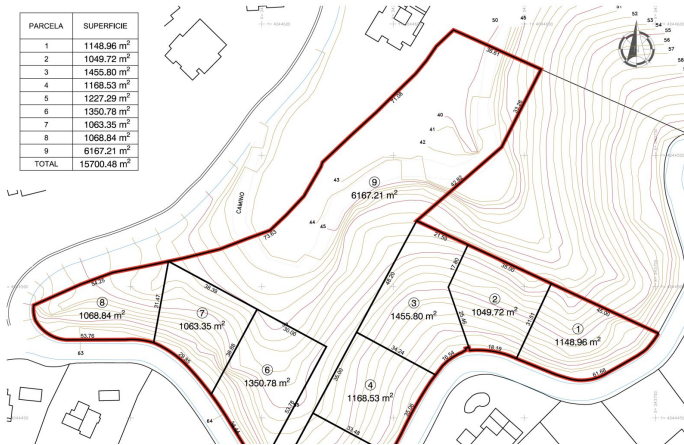

## Residential Plot in La Mairena

Bedrooms **0**

Bathrooms **0**

Built **3454m2**

Plot **15700m2**

**R3168088**

**Residential Plot**

**La Mairena**

**2.355.000€**

Plot to build 8 villas and townhouses in La Mairena. Residential Plot, La Mairena, Costa del Sol. Garden/Plot 15700 m<sup>2</sup>. Setting : Suburban, Country, Village, Mountain Pueblo, Close To Golf, Close To Sea, Close To Schools, Close To Forest, Urbanisation. Orientation : North, North East, East, South West, West, North West. Views : Mountain, Country, Panoramic, Garden, Courtyard, Forest. Category : Investment, Off Plan, With Planning Permission.