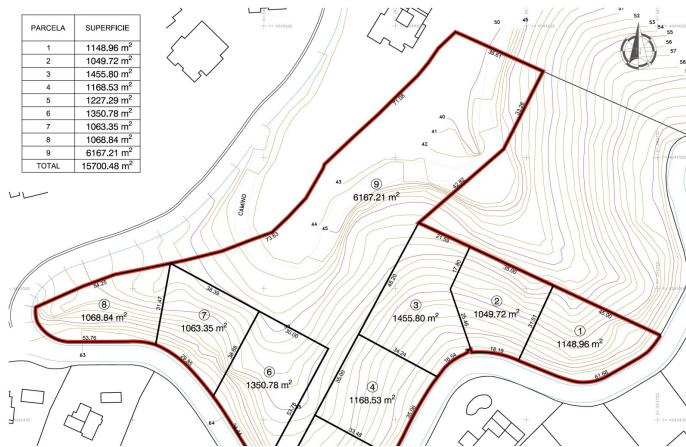

## Residential Plot in La Mairena

Bedrooms **0**

Bathrooms **0**

Built **3454m2**

Plot **15700m2**

**R3168088**

**Residential Plot**

**La Mairena**

**2.355.000€**

Plot to build 8 villas and townhouses in La Mairena. Residential Plot, La Mairena, Costa del Sol. Garden/Plot 15700 m<sup>2</sup>. Setting : Suburban, Country, Village, Mountain Pueblo, Close To Golf, Close To Sea, Close To Schools, Close To Forest, Urbanisation. Orientation : North, North East, East, South West, West, North West. Views : Mountain, Country, Panoramic, Garden, Courtyard, Forest. Category : Investment, Off Plan, With Planning Permission.