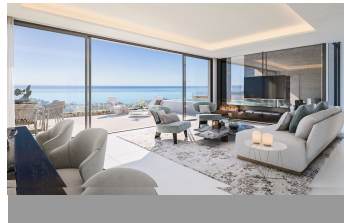

ALL IN

real estates

House in Benalmadena

Bedrooms **4** Bathrooms **4** Built **286m2** Plot **0m2**
R3850900 **House** **Benalmadena** **1.450.000€**

New Development: Prices from €1,450,000 to €1,450,000. [Bedrooms: 4] [Bathrooms: 4] [Built size: 286m2]. These luxury, two-storey villas are in Torremuelle, one of the most beautiful locations on the Costa del Sol. Each villa has incredible uninterrupted views of the coast, the Mediterranean Sea, and the mountains. This is an exclusive development of just twenty luxury villas. The elegant, contemporary design is perfect for today's modern lifestyle. The villas present a sophisticated image, and the chic architectural lines create a bold and impressive exterior. Yet it's a refreshing style designed to enhance the space within each villa. There are expansive walls of floor to ceiling glass doors you can fully open to keep the villa cool and airy during the heat of a summer's day. They make the villa bright and welcoming by allowing maximum daylight to enter. The staircase is discreetly positioned to avoid it dominating the room and features a stylish, double height window panel or skylight to ensure it's brightly illuminated by the sun. There is also elegant, porcelain flooring flowing seamlessly throughout the rooms. The large, open-plan living room is perfect for a busy family life. This spacious room can easily accommodate a large dining table and more than one comfortable sofa, whilst maintaining a cosy atmosphere at the same time. A stylish fire pit at one end of the room adds warmth to a chilly evening. The open-plan design includes an elegant and practical kitchen perfect for everyday life, or when you want to entertain your friends. The kitchen includes a compact island unit or breakfast bar, and the cupboards

behind it are unobtrusive and neatly designed to blend in with the rest of the living room. There are four spacious bedrooms, all en-suite and all with excellent views.

Covered Terrace
Fitted Wardrobes