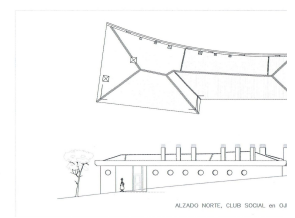

ALZADO SUR, CLUB SOCIAL en OJEN

PLANTA BAJA, CLUB SOCIAL en OJEN

ALZADO NORTE, CLUB SOCIAL en OJEN

Other in La Mairena

Bedrooms **1** Bathrooms **2** Built **300m2** Terrace **150m2**
R3540844 **Other** **La Mairena** **1.300.000€**

Brand new contemporary building on a 2.849m2 plot suitable as a social club with restaurant or similar with amazing panoramic views from the top of the hill in La Mairena, ready to request a license to start working.