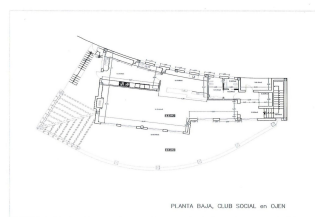

ALZADO SUR, CLUB SOCIAL en OJEN

PLANTA BAJA, CLUB SOCIAL en OJEN

ALZADO NORTE, CLUB SOCIAL en OJEN

Other in La Mairena

Bedrooms **1** Bathrooms **2** Built **300m2** Terrace **150m2**
R3540844 **Other** **La Mairena** **1.300.000€**

Brand new contemporary building on a 2.849m2 plot suitable as a social club with restaurant or similar with amazing panoramic views from the top of the hill in La Mairena, ready to request a license to start working.