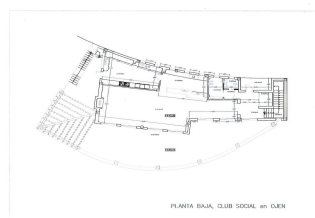

ALZADO SUR, CLUB SOCIAL en OJEN

PLANTA BAJA, CLUB SOCIAL en OJEN

ALZADO NORTE, CLUB SOCIAL en OJEN

## Other in La Mairena

Bedrooms **1** Bathrooms **2** Built **300m2** Terrace **150m2**  
**R3540844** **Other** **La Mairena** **1.300.000€**

Brand new contemporary building on a 2.849m2 plot suitable as a social club with restaurant or similar with amazing panoramic views from the top of the hill in La Mairena, ready to request a license to start working.