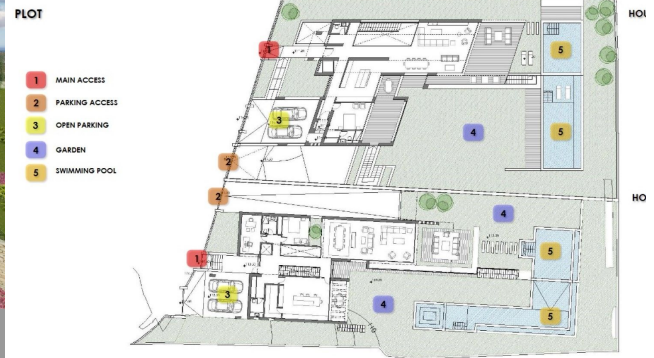

ALL IN real estates

Residential Plot in El Rosario

Bedrooms **0** Bathrooms **0** Built **0m2** Plot **2400m2**
R3501808 Residential Plot **El Rosario** **1.300.000€**

SEA VIEW DEVELOPMENT OPPORTUNITY! Two adjoining development plots of 1200m2 each with panoramic sea views. Full project included with architects plans and planning permission approved to build two contemporary sea view villas (estimated resale value of €2.9M each based upon high spec finish). A prime site for development of 2 new sea view villas in El Rosario.