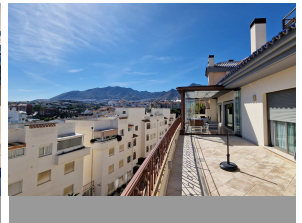

ALL IN

real estates

Penthouse in Benalmadena Costa

Bedrooms **3**

Bathrooms **3**

Built **150m2**

Terrace **142m2**

R4298134

Penthouse

Benalmadena Costa

1.200.000€