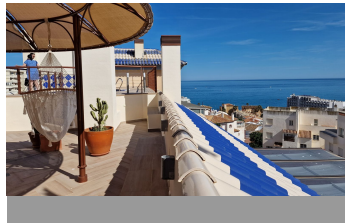

ALL IN

real estates

Penthouse in Benalmadena Costa

Bedrooms **3**

Bathrooms **3**

Built **150m2**

Terrace **142m2**

R4298134

Penthouse

Benalmadena Costa

1.200.000€