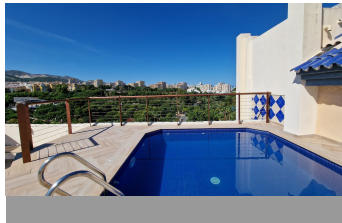

ALL IN

real estates

Penthouse in Benalmadena Costa

Bedrooms **3**

Bathrooms **3**

Built **150m2**

Terrace **142m2**

R4298134

Penthouse

Benalmadena Costa

1.200.000€