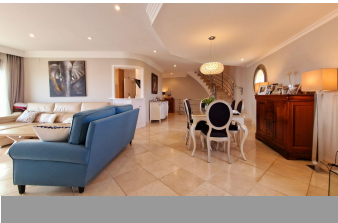

ALL IN

real estates

Penthouse in Benalmadena Costa

Bedrooms **3**

Bathrooms **3**

Built **150m2**

Terrace **142m2**

R4298134

Penthouse

Benalmadena Costa

1.200.000€