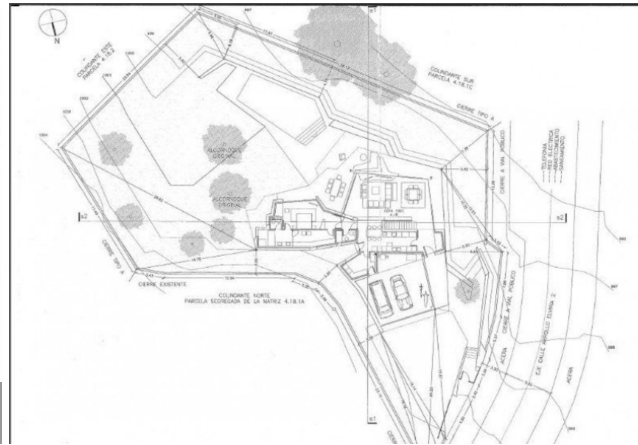

ALL IN real estates

Residential Plot in Elvira

Bedrooms	0	Bathrooms	0	Built	0m2	Plot	1500m2
R4096015		Residential Plot		Elvira		495.000€	

Land, Elvira, Costa del Sol. Garden/Plot 1500 m². Setting : Close To Golf, Close To Schools.
Orientation : South. Pool : Room For Pool. Views : Panoramic. Garden : Private.