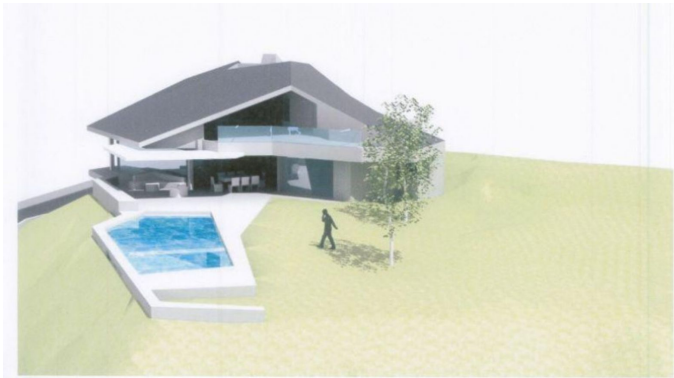

ALL IN real estates

Residential Plot in Elvira

Bedrooms	0	Bathrooms	0	Built	0m2	Plot	1500m2
R4096015		Residential Plot		Elvira		495.000€	

Land, Elvira, Costa del Sol. Garden/Plot 1500 m². Setting : Close To Golf, Close To Schools.
Orientation : South. Pool : Room For Pool. Views : Panoramic. Garden : Private.